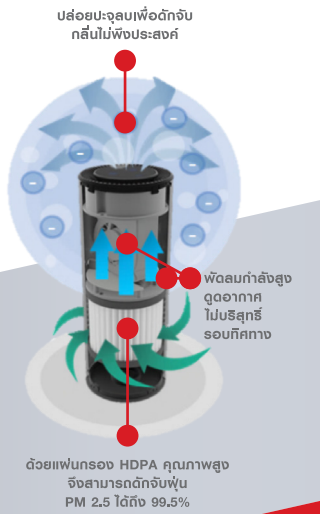

SUZUKI APPAREL AND MERCHANDISE COLLECTION CATALOG